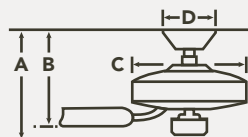

INCLUDED CONTROLS

**4-SPEED FAN SLIDE CONTROL**

- 4-Speed Fan Control
- Faceplate Included
- Controls One Fan
- For Use with Most Ceiling Fans

OPTIONAL CONTROLS

**4-SPEED WALL CONTROL - ROTARY**

370040 (Shown)
370032

BLADE SPECS

Blade Finish & Part Number
(Side 1) (Reversible)**Fan Finish**

HANGING MEASUREMENTS

WITH 6" DOWNROD

Fixture Drop (from ceiling)	Blade Drop (from ceiling)	Housing (width)	Ceiling Canopy (width)
A: 14.50"	B: 14.50"	C: 8.75"	D: 5.75"